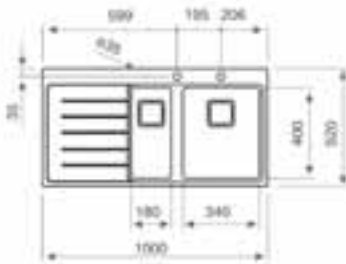

ZENIT 1.5 SINK WITH ACCESSORIES

Includes bamboo chopping board, stainless steel colander, soap dispenser. Reversible
€730