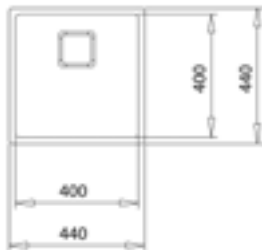

FLEXLINEA RS15 50.40 BRASS
Mastero 50.50
Single Bowl Brass
€729