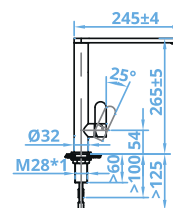

**CA108CHU ECO EXTENDABLE**  
Chrome  
€235

**CA125IU PULL OUT TAP**  
Steel Tap  
€395

**CA114IU ECO EXTENDABLE**  
Steel Tap  
€355

**CA117I ECO**  
Steel Tap  
€425

**CA118I**  
Steel Tap  
€379