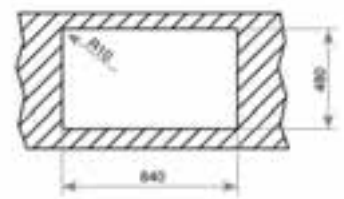

CLASSIC MAX 1C 1E LHD

CLASSIC MAX 1C 1E RHD

€243