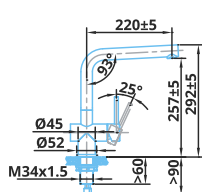

## BLACK LINE TAPS & BLACK LINE POWER PLUG UNDERMOUNTED SINKS

**CA105BK ECO**  
Black Tap  
€299

**CA106BK ECO**  
Black Tap  
€299

**CA108BK ECO**  
Black Tap  
€335

**CA108BKU ECO**  
Extendible Black Tap  
€379