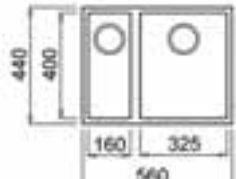

**SQUARE 50.40 TG BLACK**  
500x400mm  
€336

**SQUARE 50.40 TG WHITE**  
500x400mm  
€336

**SQUARE 40.40 TG BLACK**  
400x400mm  
€320

**SQUARE 40.40 TG WHITE**  
400x400mm  
€320

**SQUARE 2B 560 TG BLACK**  
1.5 bowl  
€395