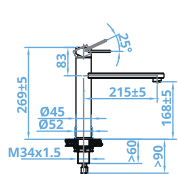

## TAPS

CARESSI®

**CA1011**  
Steel Tap  
€225

**CA1021 ECO**  
Steel Tap  
€305

**CA1031 ECO**  
Steel Tap  
€379

**CA1051 ECO**  
Steel Tap  
€279

**CA1061 ECO**  
Steel Tap  
€279

**CA108CH ECO**  
Chrome  
€215