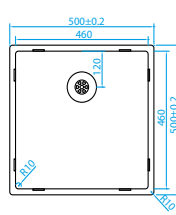

340x460mm

€409

**CAPP46D46R10**

460x460mm

€425

**CAPP55D46R10**

550x460mm

€449