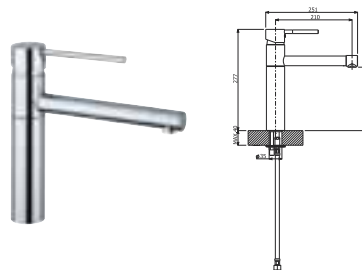

PEPPER

Chrome
Designer Mixer Tap
€197