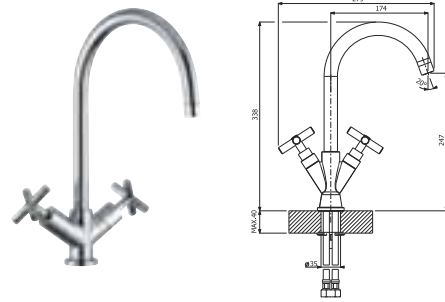

**MTP978**  
Low Spout pull out Tap  
€180

**ARK 938 WHITE**  
1 handle Mixer pull out White  
€236

**ARK 938 CARBON**  
1 handle Mixer pull out Carbon  
€236

**ARK 938 BLACK**  
1 handle Mixer pull out Black  
€236

**IC 915 BLACK**  
1 handle Mixer Black Designer  
€352

**IC 915 WHITE**  
1 handle Mixer White Designer  
€352

**MY COMPACT**  
Professional Kitchen Tap  
€405

**ALICANTE 960**

Chrome  
Dual Flow 1/4 Turn  
€197