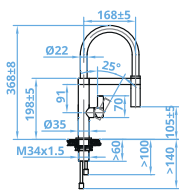

CA1121M ECO
443mm
High Steel Coloured
Tube Tap
€435