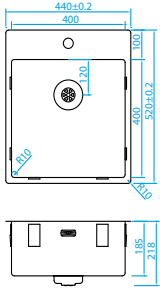

SINKS

COPPER, GUN METAL & GOLD COLLECTION