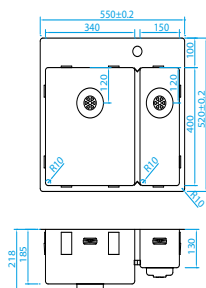

POWER PLUG STAINLESS STEEL SINKS WITH TAP HOLE

**CAPP40KR10**  
400x400mm  
€355

**CAPP45KR10**  
450x400mm  
€360

**CAPP50KR10**  
500x400mm  
€369

**CAPP55KR10**  
550x400mm  
€379

**CAPP3415KR10**  
550x400mm  
Right Hand Small Bowl  
€559