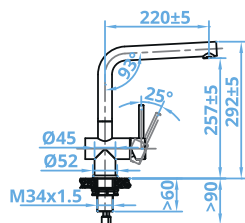

## TAPS

CARESSI®

**CA1011**  
Steel Tap  
€225

**CA1021 ECO**  
Steel Tap  
€305

**CA1031 ECO**  
Steel Tap  
€379

**CA1051 ECO**  
Steel Tap  
€279

**CA1061 ECO**  
Steel Tap  
€279

**CA108CH ECO**  
Chrome  
€215