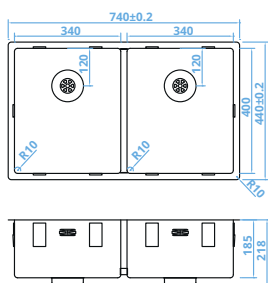

**CAPP50R10**  
500x400mm  
€359

**CAPP55R10**  
550x400mm  
€369

**CAPP74R10**  
740x400mm  
€419

POWER PLUG UNDERMOUNTED STAINLESS STEEL DOUBLE SINKS

**CAPP3434R10**

740x400mm  
€587

**CAPP4040R10**

860x400mm  
€615