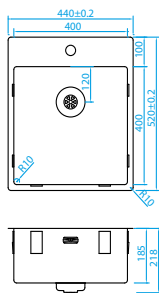

POWER PLUG STAINLESS STEEL SINKS WITH TAP HOLE

**CAPP40KR10**  
400x400mm  
€355

**CAPP45KR10**  
450x400mm  
€360

**CAPP50KR10**  
500x400mm  
€369

**CAPP55KR10**  
550x400mm  
€379

**CAPP3415KR10**  
550x400mm  
Right Hand Small Bowl  
€559