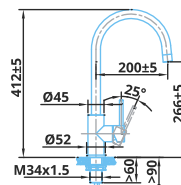

**CA116BK ECO**  
Black Tap  
€335

**CA118BK ECO**  
Black Tap  
€395

**CAGRPP40BK-TU**  
400x400mm  
€415

**CAGRPP50BK-TU**  
500x400mm  
€425

**CA125BK U**  
Pull out Tap  
Black Tap  
€425

**CA112BKM ECO**  
Black Tap 443mm High  
€379