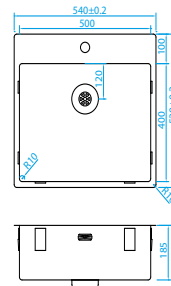

POWER PLUG STAINLESS STEEL SINKS WITH TAP HOLE

**CAPP40KR10**  
400x400mm  
€355

**CAPP45KR10**  
450x400mm  
€360

**CAPP50KR10**  
500x400mm  
€369

**CAPP55KR10**  
550x400mm  
€379

**CAPP3415KR10**  
550x400mm  
Right Hand Small Bowl  
€559