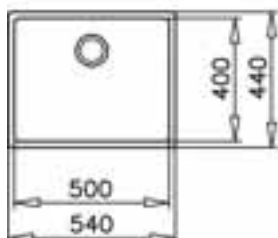

BE LINEA RS15 40.40
Mastero 40.40
400 x 400 x 200mm Single Bowl
€326