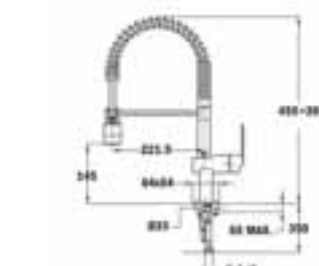

MY COMPACT
Professional Kitchen Tap
€405