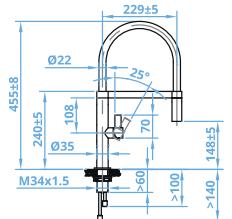

**CA116BK ECO**  
Black Tap  
€335

**CA118BK ECO**  
Black Tap  
€395

**CAGRPP40BK-TU**  
400x400mm  
€415

**CAGRPP50BK-TU**  
500x400mm  
€425

**CA125BK U**  
Pull out Tap  
Black Tap  
€425

**CA112BKM ECO**  
Black Tap 443mm High  
€379