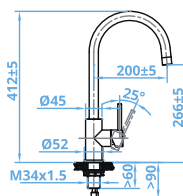

## TAPS

CARESSI®

**CA1011**  
Steel Tap  
€225

**CA1021 ECO**  
Steel Tap  
€305

**CA1031 ECO**  
Steel Tap  
€379

**CA1051 ECO**  
Steel Tap  
€279

**CA1061 ECO**  
Steel Tap  
€279

**CA108CH ECO**  
Chrome  
€215