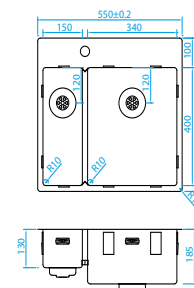

POWER PLUG STAINLESS STEEL SINKS WITH TAP HOLE