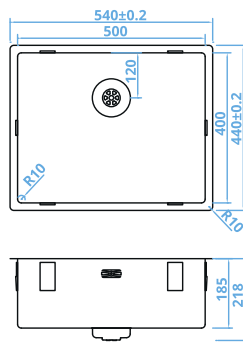

POWER PLUG UNDERMOUNTED STAINLESS STEEL SINGLE SINKS

CAPP55R10
550x400mm
€369