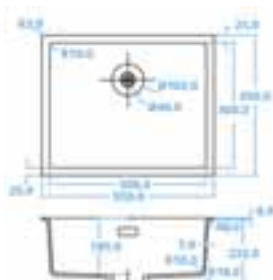

**CA116BK ECO**  
Black Tap  
€335

**CA118BK ECO**  
Black Tap  
€395

**CAGRPP40BK-TU**  
400x400mm  
€415

**CAGRPP50BK-TU**  
500x400mm  
€425

**CA125BK U**  
Pull out Tap  
Black Tap  
€425

**CA112BKM ECO**  
Black Tap 443mm High  
€379