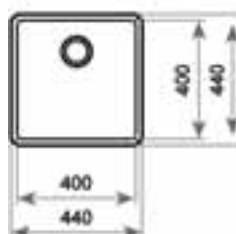

BE LINEA RS15 34.40
Mastero 34.40
Single Bowl
€310