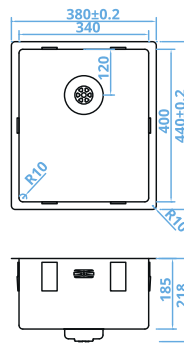

**CARESSI®**

POWER PLUG UNDERMOUNTED STAINLESS STEEL SINGLE SINKS

**CAPP16R10**  
160x400mm  
€289

**CAPP20R10**  
200x400mm  
€315

**CAPP34R10**  
340x400mm  
€355

**CAPP40R10**  
400x400mm  
€335

**CAPP45R10**  
450x400mm  
€355