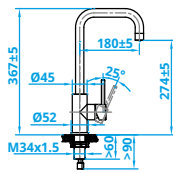

CA106COECO

Single Handle Mixer Tap
Copper Square
€336