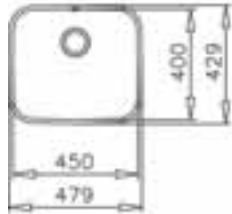

**BE LINEA RS15 34.40**  
 Mastero 34.40  
 Single Bowl  
 €310

**UNDERMOUNTED SINKS**

**BE 11/2 C 625 REV**  
1.5 bowl  
€310

**BE 50.40 PLUS**  
500 x 400 x 200mm  
€212

**BE 45.40 PLUS**  
450 x 400 x 200mm  
€189