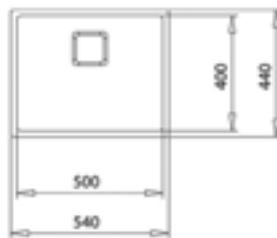

FLEXLINEA RS15 50.40 TITANIUM
Mastero 50.40
Single Bowl Titanium
€745