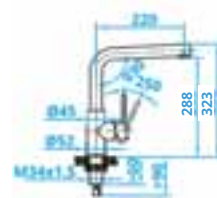

### BASIC LINE TAPS

**CABL001I**  
Single Handle Mixer Tap  
Steel Square  
€155

**CABL002I**  
Single Handle Mixer Tap  
Steel Swan Neck  
€155

**CABL003I**  
Single Handle Mixer Tap  
Steel Straight  
€179