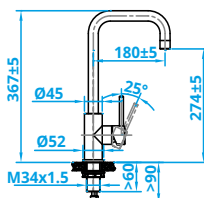

### BASIC LINE TAPS

**CABL001I**  
Single Handle Mixer Tap  
Steel Square  
€155

**CABL002I**  
Single Handle Mixer Tap  
Steel Swan Neck  
€155

**CABL003I**  
Single Handle Mixer Tap  
Steel Straight  
€179