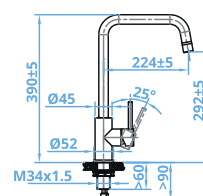

## TAPS

CARESSI®

**CA1011**  
Steel Tap  
€225

**CA1021 ECO**  
Steel Tap  
€305

**CA1031 ECO**  
Steel Tap  
€379

**CA1051 ECO**  
Steel Tap  
€279

**CA1061 ECO**  
Steel Tap  
€279

**CA108CH ECO**  
Chrome  
€215