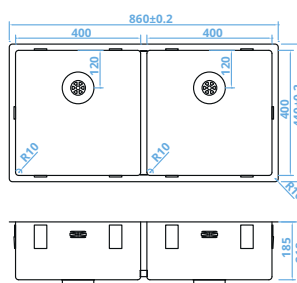

**CAPP50R10**  
500x400mm  
€359

**CAPP55R10**  
550x400mm  
€369

**CAPP74R10**  
740x400mm  
€419

POWER PLUG UNDERMOUNTED STAINLESS STEEL DOUBLE SINKS

**CAPP3434R10**

740x400mm  
€587

**CAPP4040R10**

860x400mm  
€615