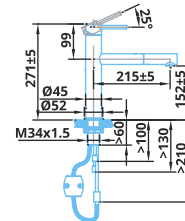

CA118BK ECO
Black Tap
€395