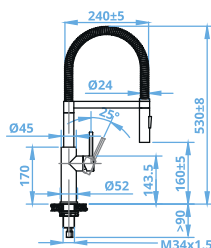

**CA108CHU ECO EXTENDABLE**  
Chrome  
€235

**CA125IU PULL OUT TAP**  
Steel Tap  
€395

**CA114IU ECO EXTENDABLE**  
Steel Tap  
€355

**CA117I ECO**  
Steel Tap  
€425

**CA118I**  
Steel Tap  
€379