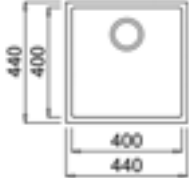

**SQUARE 50.40 TG BLACK**  
500x400mm  
€336

**SQUARE 50.40 TG WHITE**  
500x400mm  
€336

**SQUARE 40.40 TG BLACK**  
400x400mm  
€320

**SQUARE 40.40 TG WHITE**  
400x400mm  
€320

**SQUARE 2B 560 TG BLACK**  
1.5 bowl  
€395