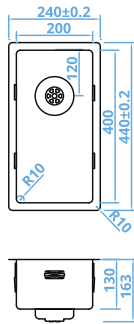

**CARESSI®**

POWER PLUG UNDERMOUNTED STAINLESS STEEL SINGLE SINKS

**CAPP16R10**  
160x400mm  
€289

**CAPP20R10**  
200x400mm  
€315

**CAPP34R10**  
340x400mm  
€355

**CAPP40R10**  
400x400mm  
€335

**CAPP45R10**  
450x400mm  
€355