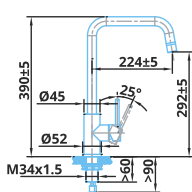

CA108BK ECO
Black Tap
€335