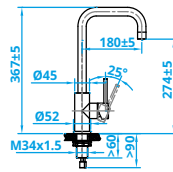

CA105GM ECO 2

Single Handle Mixer Tap
Gun Metal Swan Neck
€336