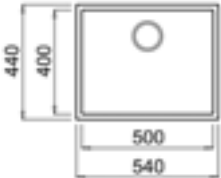

**SQUARE 50.40 TG BLACK**  
500x400mm  
€336

**SQUARE 50.40 TG WHITE**  
500x400mm  
€336

**SQUARE 40.40 TG BLACK**  
400x400mm  
€320

**SQUARE 40.40 TG WHITE**  
400x400mm  
€320

**SQUARE 2B 560 TG BLACK**  
1.5 bowl  
€395