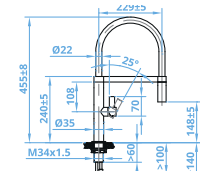

CA1105G

High Gold Coloured
Tube Tap €510