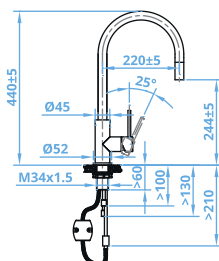

CA117I ECO
Steel Tap
€425