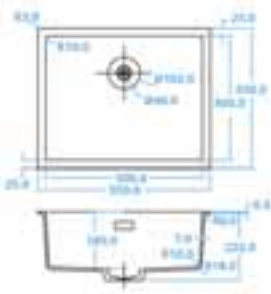

SINKS

COPPER, GUN METAL & GOLD COLLECTION