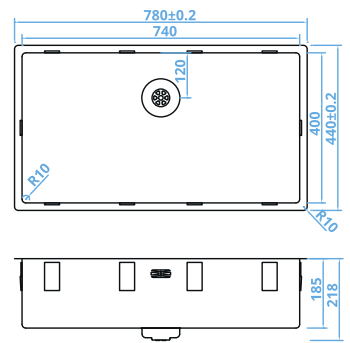

POWER PLUG UNDERMOUNTED STAINLESS STEEL SINGLE SINKS