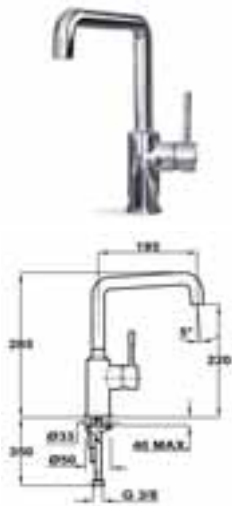

FRAME

1 Handle Mixer Chrome Square
€187