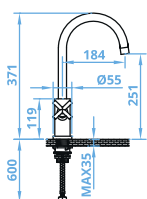

CA1021 ECO
Steel Tap
€305