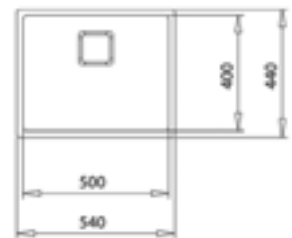

BE LINEA RS15 50.40
Mastero 50.40
500 x 400 x 200mm Single Bowl
€346