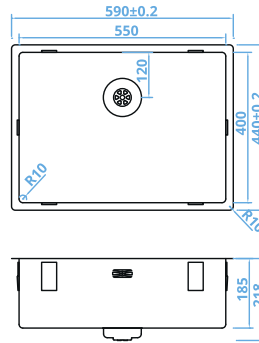

POWER PLUG UNDERMOUNTED STAINLESS STEEL SINGLE SINKS

CAPP74R10
740x400mm
€419