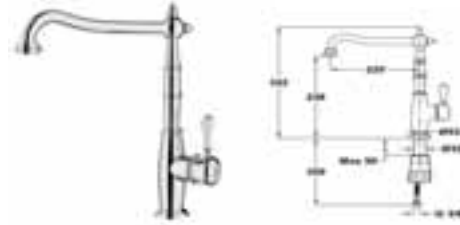

RT 915 CHROME
Retro Style 1 handle Mixer Chrome €149
RT 915 BRONZE
Retro Style 1 handle Mixer Bronze €166