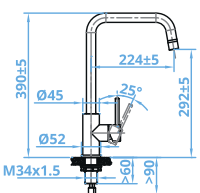

CA106C ECO
White Tap
€299