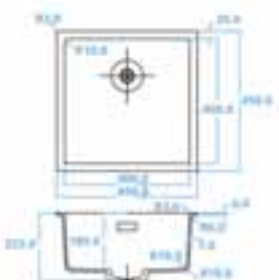

CAGRPP50BK-TU
500x400mm
€425