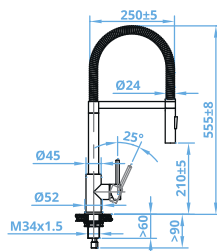

## TAPS

CARESSI®

**CA1011**  
Steel Tap  
€225

**CA1021 ECO**  
Steel Tap  
€305

**CA1031 ECO**  
Steel Tap  
€379

**CA1051 ECO**  
Steel Tap  
€279

**CA1061 ECO**  
Steel Tap  
€279

**CA108CH ECO**  
Chrome  
€215