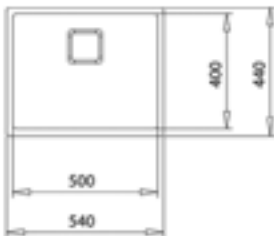

FLEXLINEA RS15 40.40
Mastero 40.40
Single Bowl
€465