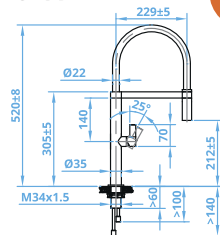

CA1112GM
High Gold Coloured
Tube Tap
€510