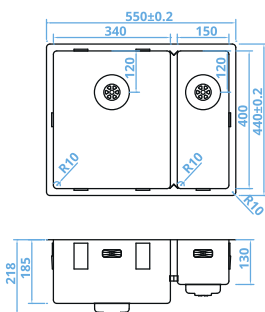

**CAPP50KR10G GOLD**

500x400mm  
€575

**CAPP1534R10G GOLD**

550x400mm  
Right Hand Small Bowl  
150x400  
€595