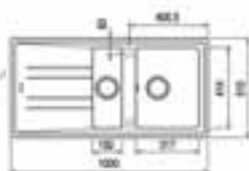

Tegranite + High Quality

Teka Tegrinite+sinks have evolved into a work area for kitchen lovers that look for innovation, practicality and functionality in the kitchen.

Stone and Square are the series for our new Tegrinite+products. They were made with high quality Quartz, a material on the rise. 80% Quartz combined with acrylic resins to obtain a hardened material very resistant to thermal shocks, impacts and dirt. In addition, it is available in a wide range of colors. Quality and color.....you can choose!

STONE SERIES TEGRANITE INSET SINKS

STONE 60 B - TG BLACK

1.5 Bowl
€418