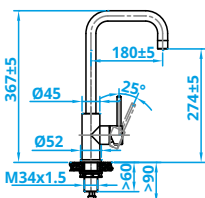

### BASIC LINE TAPS

**CABL001I**  
Single Handle Mixer Tap  
Steel Square  
€155

**CABL002I**  
Single Handle Mixer Tap  
Steel Swan Neck  
€155

**CABL003I**  
Single Handle Mixer Tap  
Steel Straight  
€179