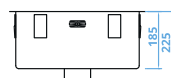

## UNDERMOUNTED SINKS SUITABLE FOR WASTE DISPOSAL UNITS

**CAPPFWD20R10**

200x400mm  
€355

**CAPPFWD40R10**

400x400mm  
€379

**CAPPFWD50R10**

500x400mm  
€395