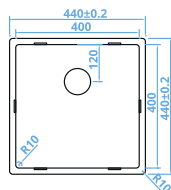

## UNDERMOUNTED SINKS SUITABLE FOR WASTE DISPOSAL UNITS

**CAPPFWD20R10**

200x400mm  
€355

**CAPPFWD40R10**

400x400mm  
€379

**CAPPFWD50R10**

500x400mm  
€395