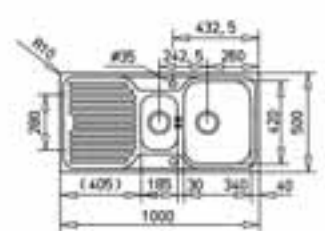

PRINCESS

Reversible
€172