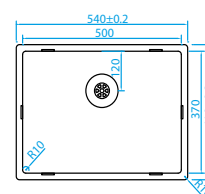

# Limited sink and tap space?

We have developed a special series of sinks especially for worktops where space is at a premium.

**CAPP40D37R10**

400x370mm

€335

**CAPP50D37R10**

500x370mm

€359