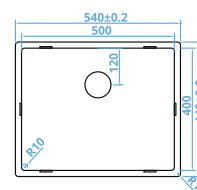

## UNDERMOUNTED SINKS SUITABLE FOR WASTE DISPOSAL UNITS

**CAPPFWD20R10**

200x400mm  
€355

**CAPPFWD40R10**

400x400mm  
€379

**CAPPFWD50R10**

500x400mm  
€395