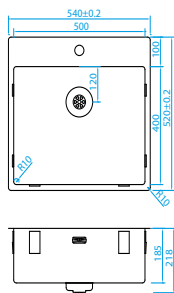

**CAPP50KR10G GOLD**

500x400mm  
€575

**CAPP1534R10G GOLD**

550x400mm  
Right Hand Small Bowl  
150x400  
€595