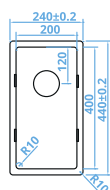

CAPPFWD20R10

200x400mm
€355