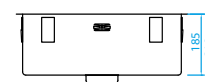

# Limited sink and tap space?

We have developed a special series of sinks especially for worktops where space is at a premium.

**CAPP40D37R10**

400x370mm

€335

**CAPP50D37R10**

500x370mm

€359