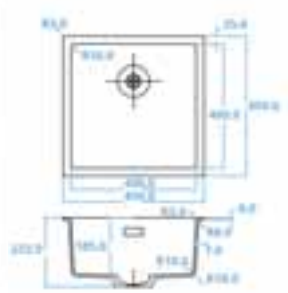

CAGRPP50WH-TU
500x400mm
€425