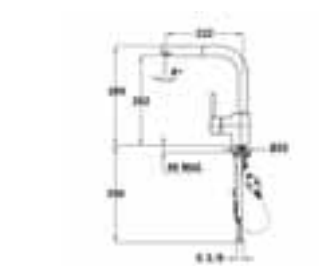

ARK 938 BLACK
1 handle Mixer pull out Black
€236