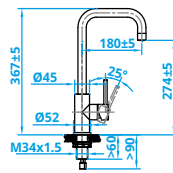

CA105CO ECO

Single Handle Mixer Tap
Copper Swan Neck
€336