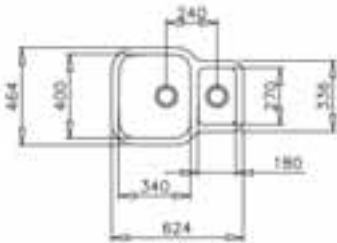

BE 50.40 PLUS
500 x 400 x 200mm
€212