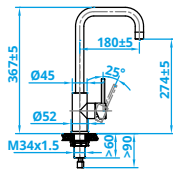

CA1106GM ECO 2

Single Handle Mixer Tap
Gun Metal Square
€336