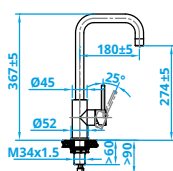

CA1106G ECO

Single Handle Mixer Tap
Gold Square
€336