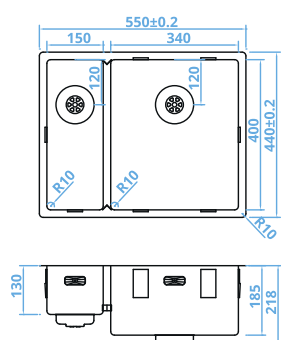

550x400mm
Left Hand Small Bowl
150x400
€525