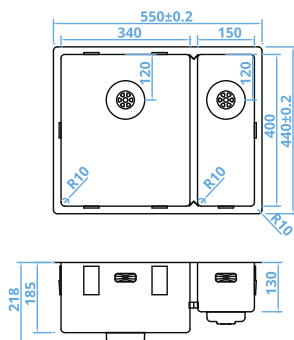

550x400mm
Right Hand Small Bowl
150x400
€525

CAPP1534R10