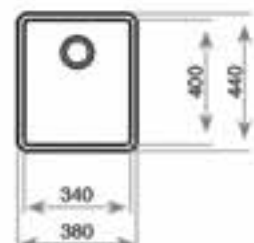

FLEXLINEA RS15 UNDERMOUNTED SINKS