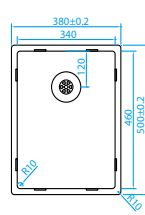

CAPP34D46R10

340x460mm

€409