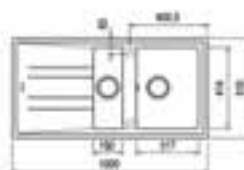

STONE 60 B - TG DARK GREY

1.5 Bowl
€418