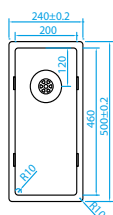

CAPP20D46R10

200x460mm

€359