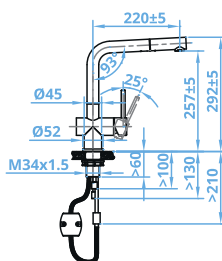

CA125IU PULL OUT TAP
Steel Tap
€395