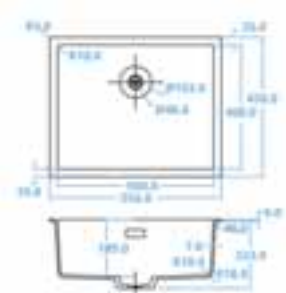

Less = More

Return home to an oasis of peace and calm: it's not without reason that white and light kitchens have been popular for some time. A playful combination of various materials provides peace and coherence. That's our new White Line series. These white taps and sinks are a perfect match for the current Scandinavian trend and the popularity of ton-sur-ton in the kitchen!

WHITE LINE TAPS & WHITE LINE POWER PLUG UNDERMOUNTED SINKS