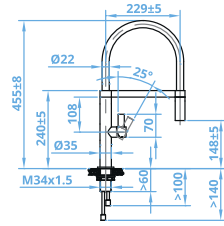

WHITE LINE TAPS & WHITE LINE POWER PLUG UNDERMOUNTED SINKS

**CA106C ECO**  
White Tap  
€299

**CA105C ECO**  
White Tap  
€335

**CA108CU ECO**  
Single handle extendable  
White Tap €379

**CA112WHM ECO**  
White Tap  
€379