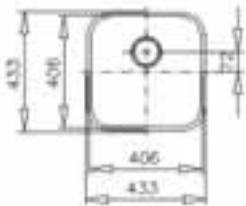

BE 40.40
400 x 400 x 180mm
€175