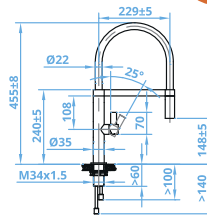

CA1121L ECO
520mm
High Steel Coloured
Tube Tap
€460