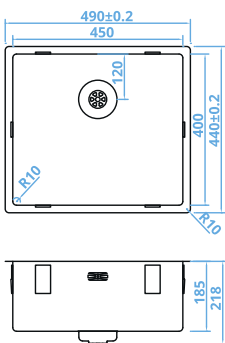

**CARESSI®**

POWER PLUG UNDERMOUNTED STAINLESS STEEL SINGLE SINKS

**CAPP16R10**  
160x400mm  
€289

**CAPP20R10**  
200x400mm  
€315

**CAPP34R10**  
340x400mm  
€355

**CAPP40R10**  
400x400mm  
€335

**CAPP45R10**  
450x400mm  
€355