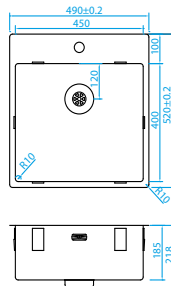

POWER PLUG STAINLESS STEEL SINKS WITH TAP HOLE

**CAPP40KR10**  
400x400mm  
€355

**CAPP45KR10**  
450x400mm  
€360

**CAPP50KR10**  
500x400mm  
€369

**CAPP55KR10**  
550x400mm  
€379

**CAPP3415KR10**  
550x400mm  
Right Hand Small Bowl  
€559