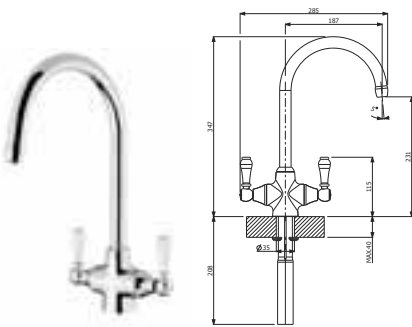

ALICANTE 960

Chrome
Dual Flow 1/4 Turn
€197