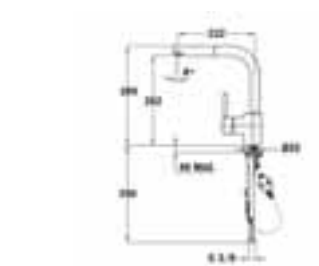

ARK 938 CARBON
1 handle Mixer pull out Carbon
€236