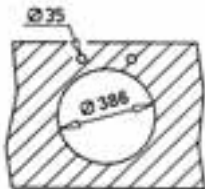

BE 039
385mm round
€165