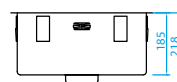

# Limited sink and tap space?

We have developed a special series of sinks especially for worktops where space is at a premium.

**CAPP40D37R10**

400x370mm

€335

**CAPP50D37R10**

500x370mm

€359