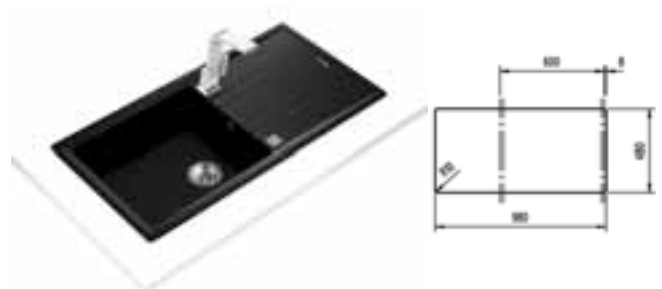

### STONE 60 B - TG DARK GREY

1.5 Bowl  
€418

**STONE SERIES TEGRANITE INSET SINKS**

**STONE 50 B - TG 1C 1E BLACK**  
Single Bowl  
€352

**STONE 50 B - TG 1C 1E WHITE**  
Single Bowl  
€352

**STONE 50 B - TG 1C 1E GREY**  
Single Bowl  
€352