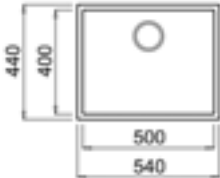

**SQUARE 50.40 TG BLACK**  
500x400mm  
€336

**SQUARE 50.40 TG WHITE**  
500x400mm  
€336

**SQUARE 40.40 TG BLACK**  
400x400mm  
€320

**SQUARE 40.40 TG WHITE**  
400x400mm  
€320

**SQUARE 2B 560 TG BLACK**  
1.5 bowl  
€395