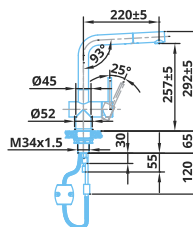

## BLACK LINE TAPS & BLACK LINE POWER PLUG UNDERMOUNTED SINKS

**CA105BK ECO**  
Black Tap  
€299

**CA106BK ECO**  
Black Tap  
€299

**CA108BK ECO**  
Black Tap  
€335

**CA108BKU ECO**  
Extendible Black Tap  
€379