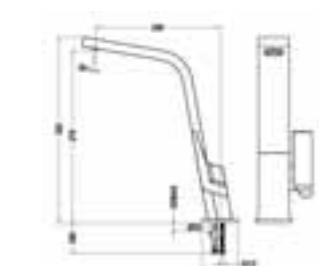

IC 915 WHITE
1 handle Mixer White Designer
€352