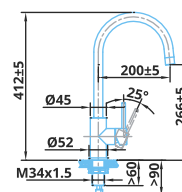

CA114IU ECO EXTENDABLE
Steel Tap
€355