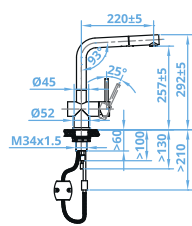

WHITE LINE TAPS & WHITE LINE POWER PLUG UNDERMOUNTED SINKS

**CA106C ECO**  
White Tap  
€299

**CA105C ECO**  
White Tap  
€335

**CA108CU ECO**  
Single handle extendable  
White Tap €379

**CA112WHM ECO**  
White Tap  
€379