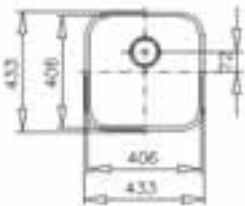

BE 40.40 PLUS
400 x 400 x 200mm
€215