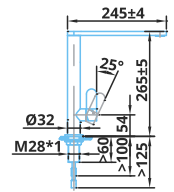

CAGRPP40BK-TU
400x400mm
€415