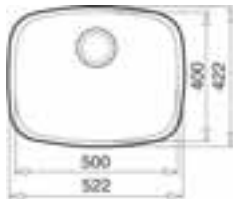

**BE 40.40 PLUS**  
400 x 400 x 200mm  
€215

**BE 40.40**  
400 x 400 x 180mm  
€175

**BE 039**  
385mm round  
€165

**BE 50.40**  
500 x 400 x 155mm  
€175