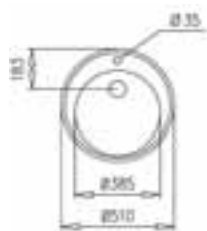

€243

**CLASSIC 1B 1D**

Reversible  
€176

**CENTROVAL**

Easy round 1 bowl  
€153

**ERC**

Easy round 1 bowl  
€113

**PRINCESS**