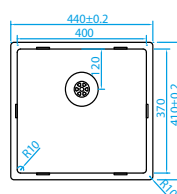

# Limited sink and tap space?

We have developed a special series of sinks especially for worktops where space is at a premium.

**CAPP40D37R10**

400x370mm

€335

**CAPP50D37R10**

500x370mm

€359