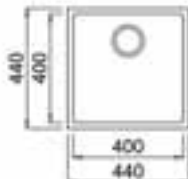

**SQUARE 50.40 TG BLACK**  
500x400mm  
€336

**SQUARE 50.40 TG WHITE**  
500x400mm  
€336

**SQUARE 40.40 TG BLACK**  
400x400mm  
€320

**SQUARE 40.40 TG WHITE**  
400x400mm  
€320

**SQUARE 2B 560 TG BLACK**  
1.5 bowl  
€395