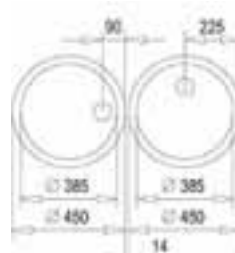

€243

**CLASSIC 1B 1D**

Reversible  
€176

**CENTROVAL**

Easy round 1 bowl  
€153

**ERC**

Easy round 1 bowl  
€113

**PRINCESS**