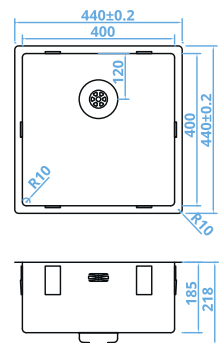

**CARESSI®**

POWER PLUG UNDERMOUNTED STAINLESS STEEL SINGLE SINKS

**CAPP16R10**  
160x400mm  
€289

**CAPP20R10**  
200x400mm  
€315

**CAPP34R10**  
340x400mm  
€355

**CAPP40R10**  
400x400mm  
€335

**CAPP45R10**  
450x400mm  
€355