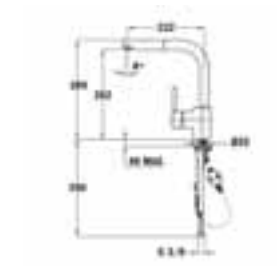

ARK 938 WHITE
1 handle Mixer pull out White
€236