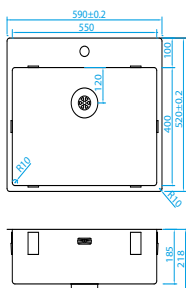

POWER PLUG STAINLESS STEEL SINKS WITH TAP HOLE

**CAPP40KR10**  
400x400mm  
€355

**CAPP45KR10**  
450x400mm  
€360

**CAPP50KR10**  
500x400mm  
€369

**CAPP55KR10**  
550x400mm  
€379

**CAPP3415KR10**  
550x400mm  
Right Hand Small Bowl  
€559