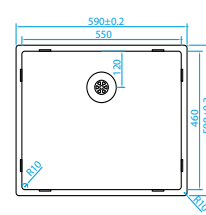

POWER PLUG STAINLESS STEEL SINKS WITH TAP HOLE

**CAPP40KR10**  
400x400mm  
€355

**CAPP45KR10**  
450x400mm  
€360

**CAPP50KR10**  
500x400mm  
€369

**CAPP55KR10**  
550x400mm  
€379

**CAPP3415KR10**  
550x400mm  
Right Hand Small Bowl  
€559