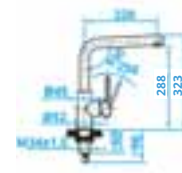

CA108COU

Single Handle Mixer Tap
Copper Straight
€439