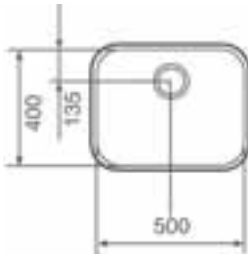

**BE LINEA RS15 34.40**  
 Mastero 34.40  
 Single Bowl  
 €310

**UNDERMOUNTED SINKS**

**BE 11/2 C 625 REV**  
1.5 bowl  
€310

**BE 50.40 PLUS**  
500 x 400 x 200mm  
€212

**BE 45.40 PLUS**  
450 x 400 x 200mm  
€189