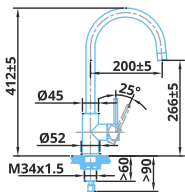

CA106BK ECO
Black Tap
€299