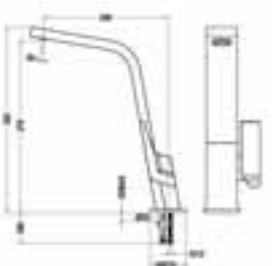

**MTP978**  
Low Spout pull out Tap  
€180

**ARK 938 WHITE**  
1 handle Mixer pull out White  
€236

**ARK 938 CARBON**  
1 handle Mixer pull out Carbon  
€236

**ARK 938 BLACK**  
1 handle Mixer pull out Black  
€236