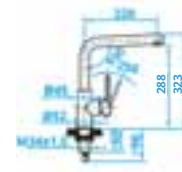

CA108GMU ECO

Single Handle Mixer Tap
Gun Metal Straight
€439