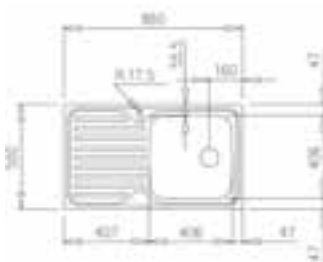

CLASSIC 1B 1D

Reversible
€176