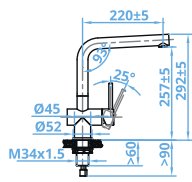

CA105C ECO
White Tap
€335