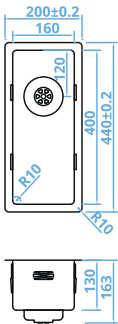

**CARESSI®**

POWER PLUG UNDERMOUNTED STAINLESS STEEL SINGLE SINKS

**CAPP16R10**  
160x400mm  
€289

**CAPP20R10**  
200x400mm  
€315

**CAPP34R10**  
340x400mm  
€355

**CAPP40R10**  
400x400mm  
€335

**CAPP45R10**  
450x400mm  
€355