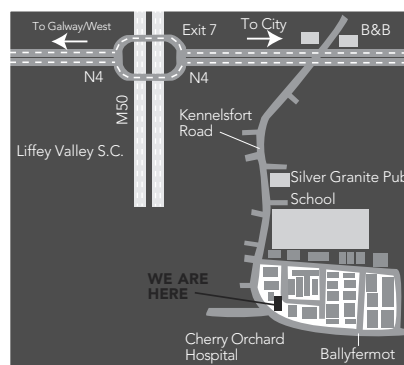

# KKS

**Kontinental** Kitchen Supplies

Unit 85, Cherry Orchard Industrial Estate  
Dublin 10, D10 DH39

t. 00 353 1 626 2314

f. 00 353 1 626 2416

sales@kks.ie

www.kks.ie

GPS: 53° 20' 42" N, 6° 22' 42" W